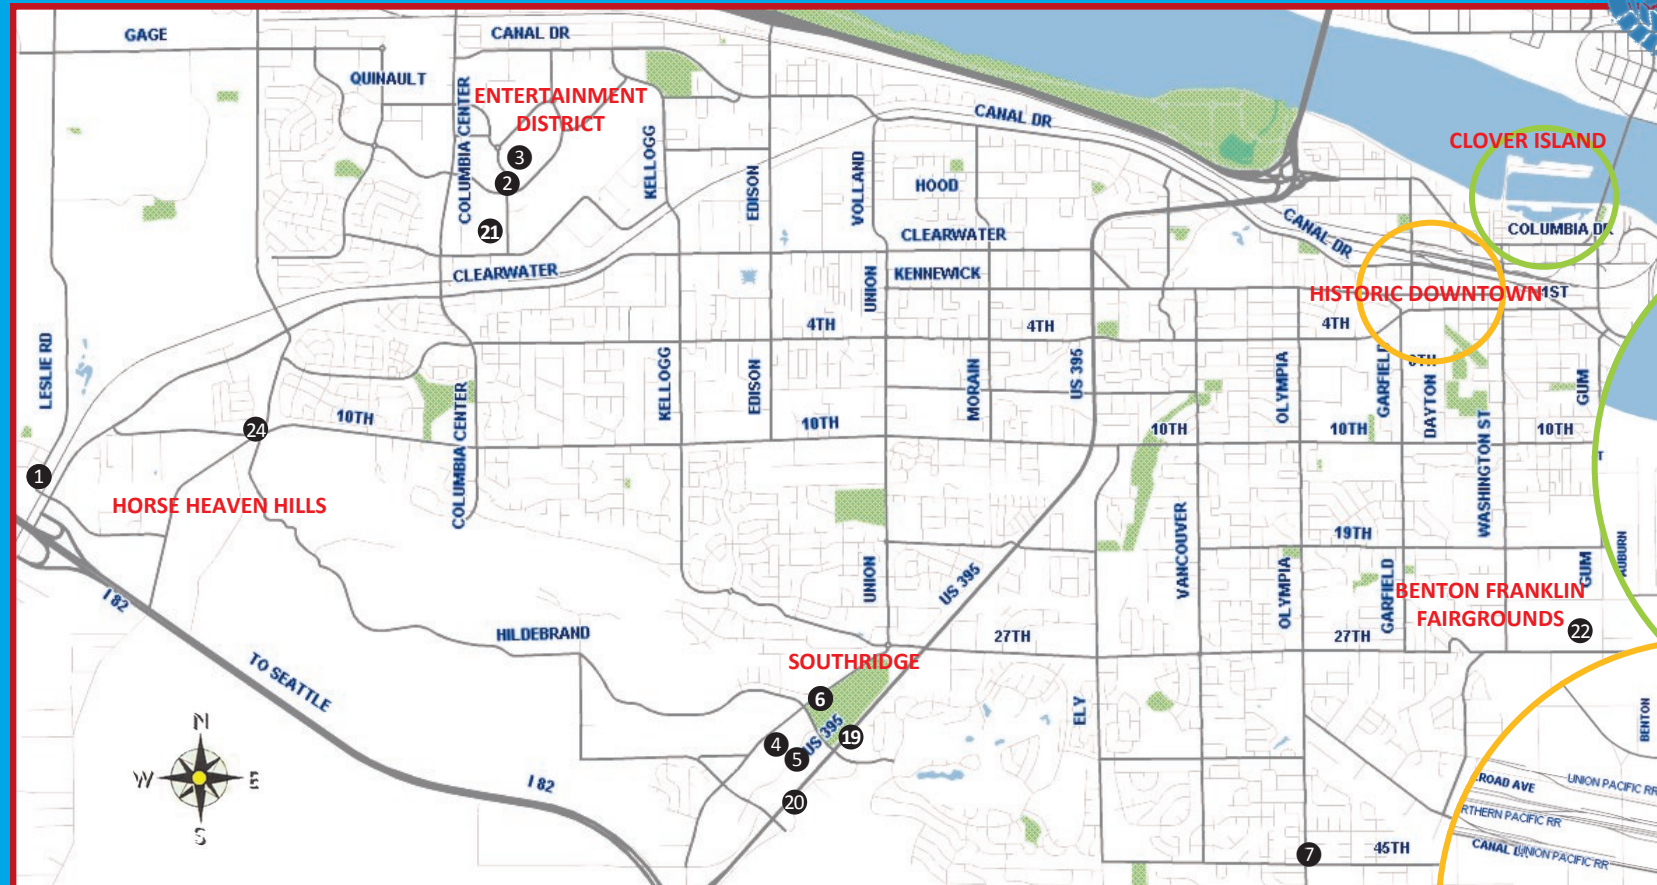

Artwork Title & Location

Kennewick Art Map... Discovering Public Art

- 1 Desert Grass - Leslie Rd. & W. Clearwater Ave.
Artist: Joseph & Michael Rastovich - 2002
- 2 Triumph Over Harmony - Young St. & W. Grandridge Blvd.
Artist: David Mullins Fabricator: CJ Rench - 2015
- 3 Synergy - Visit Tri-Cities/Business Center
Artist: Michael Rastovich - 2009
- 4 Catch The Spirit - Southridge Blvd. & Ridgeline Dr.
Artist: CJ Rench - 2013
- 5 Dancing Fields - Christenson Rd. & Plaza Way
Artist: CJ Rench - 2013
- 6 Happy Human - Southridge Sports & Events Complex
Artist: CJ Rench - 2013
- 7 Spheres - W. 45th Ave. & S. Olympia St.
Artist: Ivan McLean - 2014
- 8 Mother of Re-Invention 2 - Clover Island
Artist: Ivan McLean - 2014
- 9 Call of the River - Clover Island
Artist: Rodd Ambroson - 2009
- 10 Catch the Wind - Clover Island
Artist: Ivan McLean - 2009
- 11 Family Group - Clover Island
Artist: Richard Warrington - 2009
- 12 Newsboy - W. Kennewick Ave. & S. Dayton St.
Artist: Bridgette Mongeon - 2009
- 13 Whit - W. Kennewick Ave. & N. Cascade St.
Artist: Tom McClelland - 2004
- 14 Blue Trinity - W. Kennewick Ave. & N. Cascade St.
Artist: James Kelsey - 2006
- 15 Balancing the Wine - W. Kennewick Ave. & S. Benton St.
Artist: Tom McClelland - 2009
- 16 Grasping the Undefinable - W. Kennewick Ave. & S. Benton St.
Artist: Tom McClelland - 2002
- 17 Fruits of Our Labor - W. Kennewick Ave. & S. Auburn St.
Artist: Joseph & Michael Rastovich - 2011
- 18 Flora Fauna - Kennewick Senior Center
Artist: Bruce & Shannon Anderson - 2011

- 19 911 Memorial - Southridge Blvd. & Hwy 395
Artist: Community Tradesmen - 2013
- 20 Gateway to Kennewick - Southern Entrance Hwy 395
Artists: Jeff & Bonnie Goldsbury - 2014
- 21 Tri-Cities Cancer Center - W. Deschutes between Young & Colorado St.
Artist: Bernard Hosey - 2009
- 22 Mural - Benton Franklin Fairgrounds Rodeo Arena
Artist: Students - 2015
- 23 Fair Game - Clover Island
Artist: Todd Berget - 2015