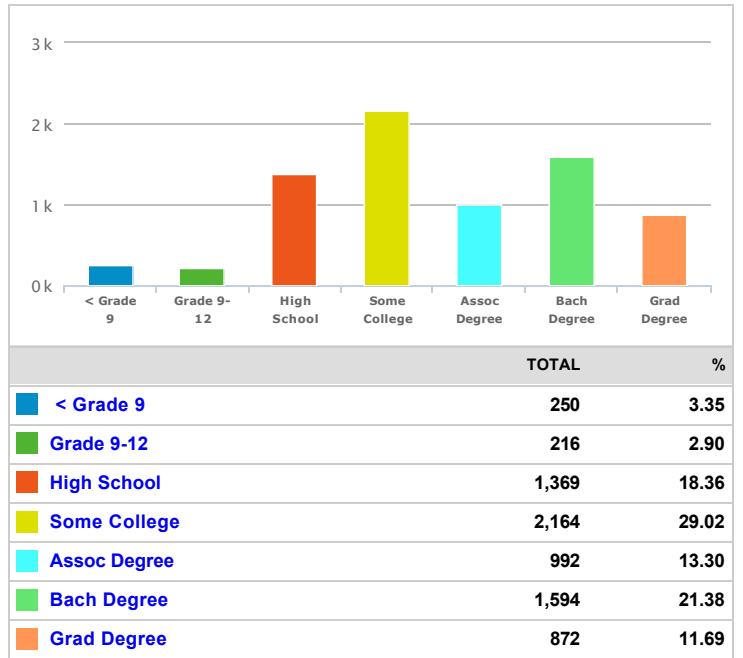

| Population (2025) | |
|-------------------|---------------|
| | TOTAL |
| | 11,211 |

Ethnicity Distribution (2020)

Ethnicity Distribution (2025)

Total Households (2020)

| | TOTAL | % |
|------------|-------|-------|
| Households | 4,319 | n/a |
| Families | 2,704 | 62.61 |

Total Households (2025)

| | TOTAL | % |
|------------|-------|-------|
| Households | 4,574 | n/a |
| Families | 2,873 | 62.81 |

Average Household Income (2020)

| | TOTAL |
|--|------------|
| | 102,321.98 |

Average Household Income (2025)

| | TOTAL |
|--|------------|
| | 112,465.78 |

Household Income Distribution (2020)

Household Income Distribution (2025)

Education Attainment (2020)

Education Attainment (2025)