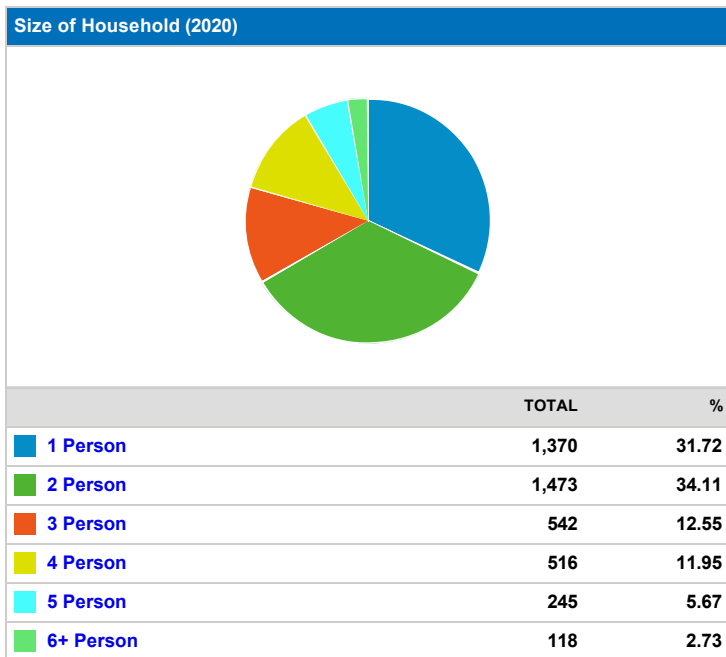

| Population (2025) | |
|-------------------|---------------|
| | TOTAL |
| | 11,211 |

Ethnicity Distribution (2020)

Ethnicity Distribution (2025)

Total Households (2020)

| | TOTAL | % |
|------------|-------|-------|
| Households | 4,319 | n/a |
| Families | 2,704 | 62.61 |

Total Households (2025)

| | TOTAL | % |
|------------|-------|-------|
| Households | 4,574 | n/a |
| Families | 2,873 | 62.81 |

Average Household Income (2020)

| | TOTAL |
|--|------------|
| | 102,321.98 |

Average Household Income (2025)

| | TOTAL |
|--|------------|
| | 112,465.78 |

Household Income Distribution (2020)

Household Income Distribution (2025)

Education Attainment (2020)

Education Attainment (2025)

Source: Applied Geographic Solutions, 2020