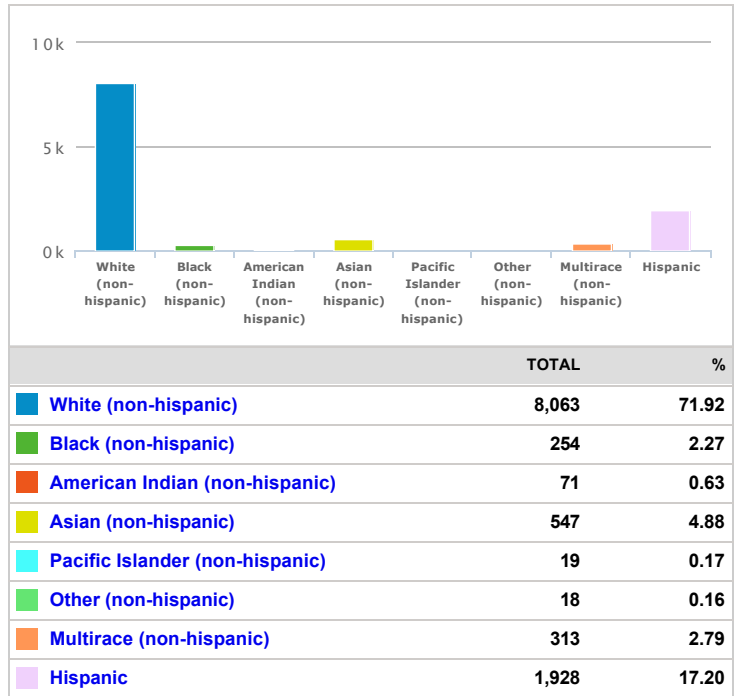

Clearwater at Steptoe 1 Mile Radius - Demographics

Demographics Report (1 mile radius around Lat: 46.20749 Lng: -119.24166)

| Population (2020) | |
|-------------------|---------------|
| | TOTAL |
| | 10,379 |

| Population (2025) | |
|-------------------|---------------|
| | TOTAL |
| | 11,211 |

Ethnicity Distribution (2020)

Ethnicity Distribution (2025)

Total Households (2020)

| | TOTAL | % |
|------------|-------|-------|
| Households | 4,319 | n/a |
| Families | 2,704 | 62.61 |

Total Households (2025)

| | TOTAL | % |
|------------|-------|-------|
| Households | 4,574 | n/a |
| Families | 2,873 | 62.81 |

Average Household Income (2020)

| | TOTAL |
|--|------------|
| | 102,321.98 |