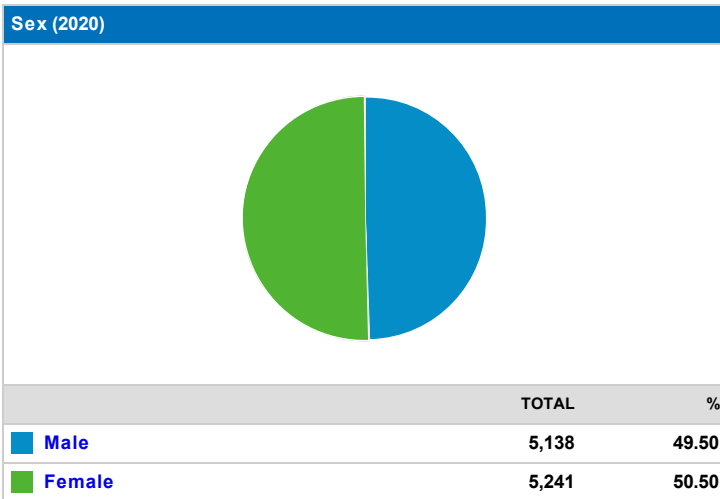

Clearwater at Steptoe 1 Mile Radius - Demographics

Demographics Report (1 mile radius around Lat: 46.20749 Lng: -119.24166)

| Population (2020) | |
|-------------------|---------------|
| | TOTAL |
| | 10,379 |

| Population (2025) | |
|-------------------|---------------|
| | TOTAL |
| | 11,211 |

Ethnicity Distribution (2020)

Ethnicity Distribution (2025)

Total Households (2020)

| | TOTAL | % |
|------------|-------|-------|
| Households | 4,319 | n/a |
| Families | 2,704 | 62.61 |