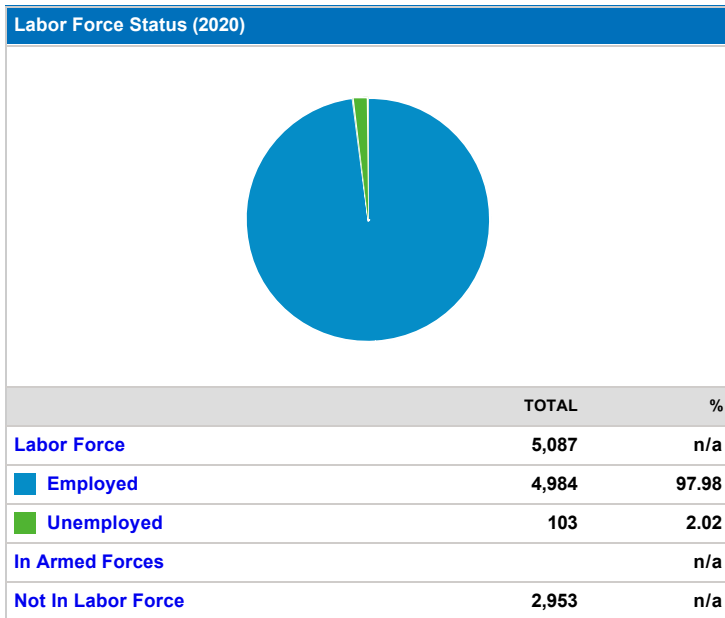

Education Attainment (2020)

Education Attainment (2025)