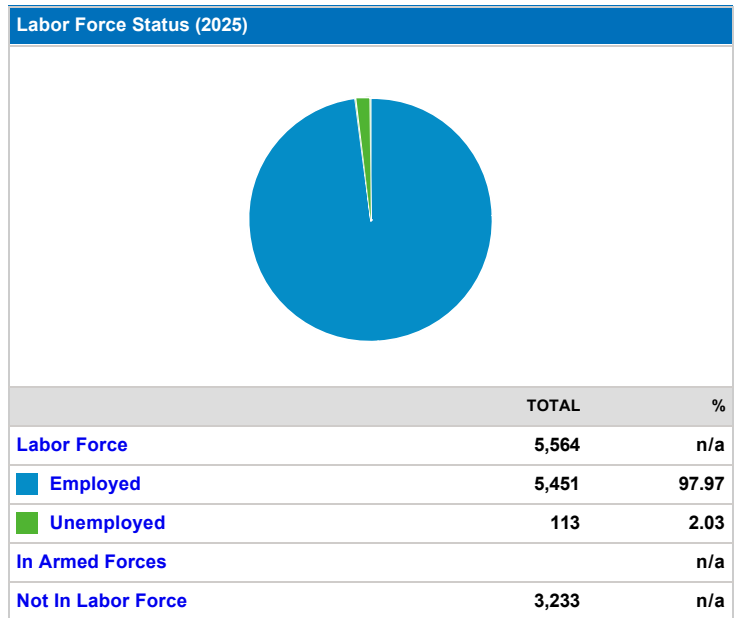

Education Attainment (2020)

Education Attainment (2025)