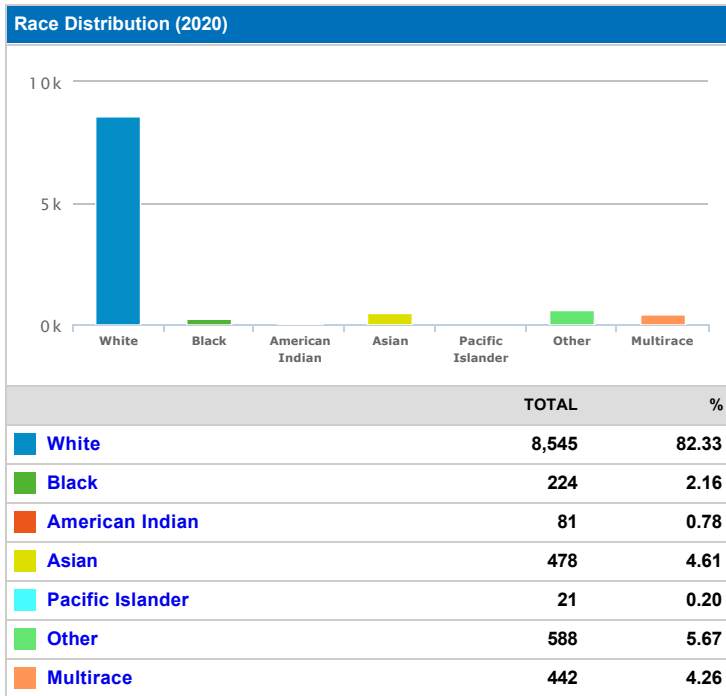

Clearwater at Steptoe 1 Mile Radius - Demographics

Demographics Report (1 mile radius around Lat: 46.20749 Lng: -119.24166)

| Population (2020) | |
|-------------------|---------------|
| | TOTAL |
| | 10,379 |

| Population (2025) | |
|-------------------|---------------|
| | TOTAL |
| | 11,211 |

Ethnicity Distribution (2020)

Ethnicity Distribution (2025)

Total Households (2020)

| | TOTAL | % |
|------------|-------|-------|
| Households | 4,319 | n/a |
| Families | 2,704 | 62.61 |