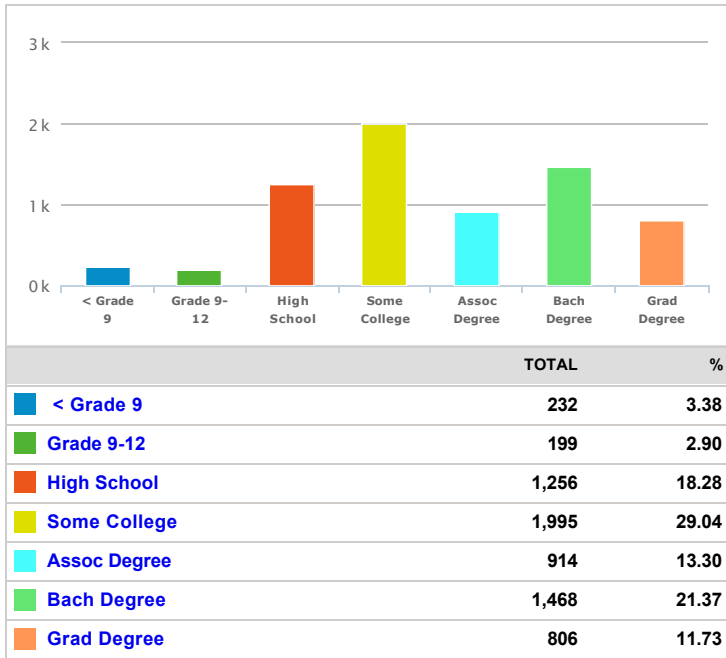

| Population (2025) | |
|-------------------|---------------|
| | TOTAL |
| | 11,211 |

Ethnicity Distribution (2020)

Ethnicity Distribution (2025)

Total Households (2020)

| | TOTAL | % |
|------------|-------|-------|
| Households | 4,319 | n/a |
| Families | 2,704 | 62.61 |

Total Households (2025)

| | TOTAL | % |
|------------|-------|-------|
| Households | 4,574 | n/a |
| Families | 2,873 | 62.81 |

Average Household Income (2020)

| | TOTAL |
|--|------------|
| | 102,321.98 |

Average Household Income (2025)

| | TOTAL |
|--|------------|
| | 112,465.78 |

Household Income Distribution (2020)

Household Income Distribution (2025)

Education Attainment (2020)

Education Attainment (2025)