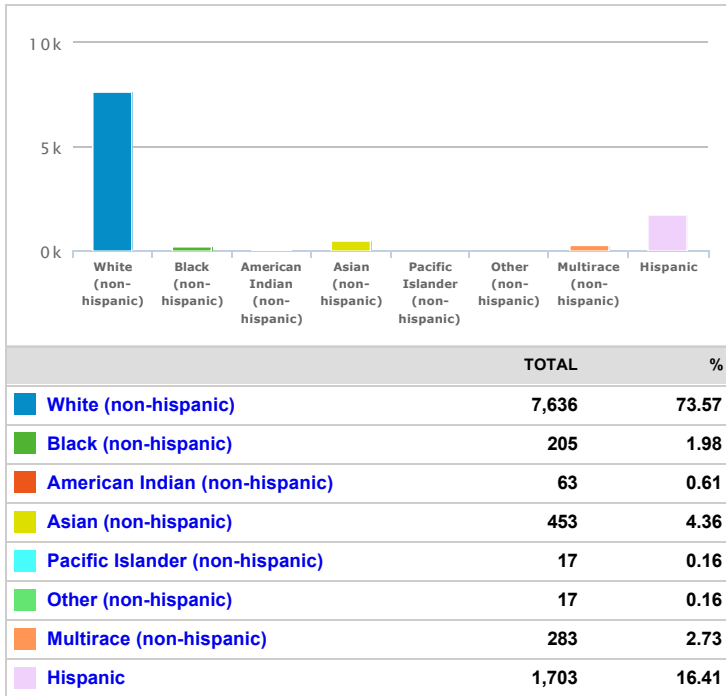

Clearwater at Steptoe 1 Mile Radius - Demographics

Demographics Report (1 mile radius around Lat: 46.20749 Lng: -119.24166)

| Population (2020) | |
|-------------------|---------------|
| | TOTAL |
| | 10,379 |

| Population (2025) | |
|-------------------|---------------|
| | TOTAL |
| | 11,211 |

Ethnicity Distribution (2020)

Ethnicity Distribution (2025)

Total Households (2020)

| | TOTAL | % |
|------------|-------|-------|
| Households | 4,319 | n/a |
| Families | 2,704 | 62.61 |

Total Households (2025)

| | TOTAL | % |
|------------|-------|-------|
| Households | 4,574 | n/a |
| Families | 2,873 | 62.81 |

Average Household Income (2020)

| | TOTAL |
|--|------------|
| | 102,321.98 |