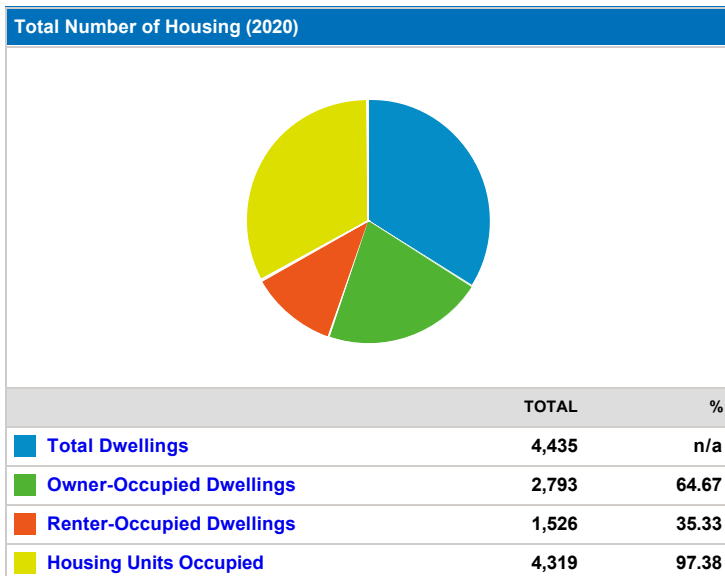

Total Households (2025)

| | TOTAL | % |
|------------|-------|-------|
| Households | 4,574 | n/a |
| Families | 2,873 | 62.81 |

Average Household Income (2020)

| | TOTAL |
|--|------------|
| | 102,321.98 |

Average Household Income (2025)

| | TOTAL |
|--|------------|
| | 112,465.78 |

Household Income Distribution (2020)

Household Income Distribution (2025)

Education Attainment (2020)

Education Attainment (2025)