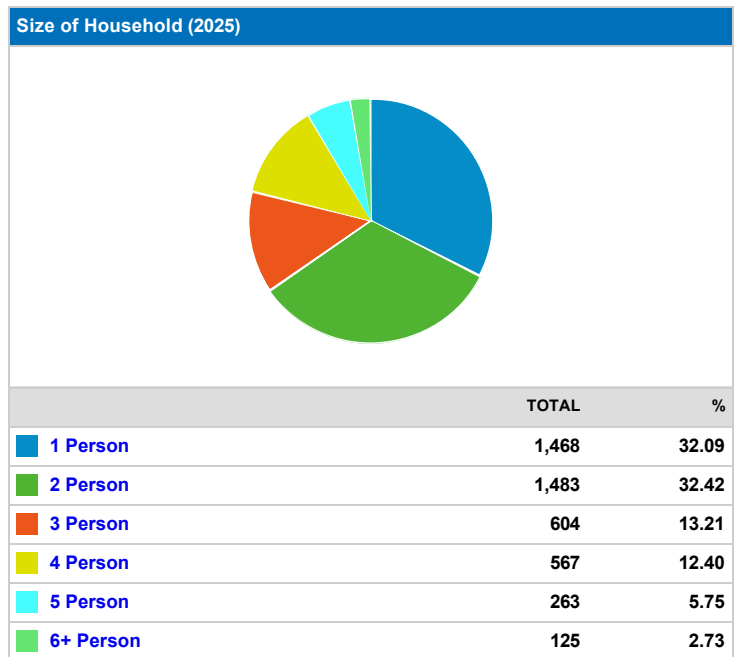

| Population (2025) | |
|-------------------|---------------|
| | TOTAL |
| | 11,211 |

Ethnicity Distribution (2020)

Ethnicity Distribution (2025)

Total Households (2020)

| | TOTAL | % |
|------------|-------|-------|
| Households | 4,319 | n/a |
| Families | 2,704 | 62.61 |

Total Households (2025)

| | TOTAL | % |
|------------|-------|-------|
| Households | 4,574 | n/a |
| Families | 2,873 | 62.81 |

Average Household Income (2020)

| | TOTAL |
|--|------------|
| | 102,321.98 |

Average Household Income (2025)

| | TOTAL |
|--|------------|
| | 112,465.78 |

Household Income Distribution (2020)

Household Income Distribution (2025)

Education Attainment (2020)

Education Attainment (2025)

Source: Applied Geographic Solutions, 2020