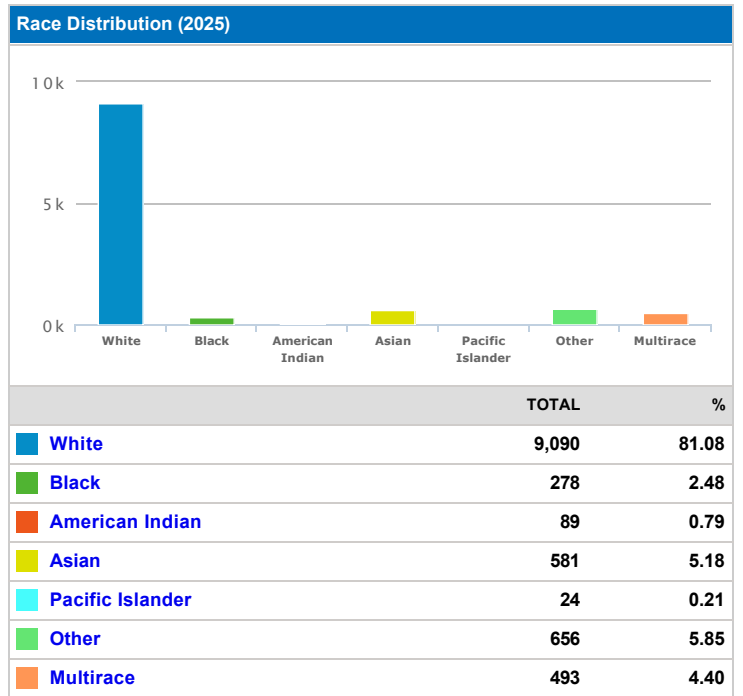

Clearwater at Steptoe 1 Mile Radius - Demographics

Demographics Report (1 mile radius around Lat: 46.20749 Lng: -119.24166)

| Population (2020) | |
|-------------------|---------------|
| | TOTAL |
| | 10,379 |

| Population (2025) | |
|-------------------|---------------|
| | TOTAL |
| | 11,211 |

Ethnicity Distribution (2020)

Ethnicity Distribution (2025)

Total Households (2020)

| | TOTAL | % |
|------------|-------|-------|
| Households | 4,319 | n/a |
| Families | 2,704 | 62.61 |