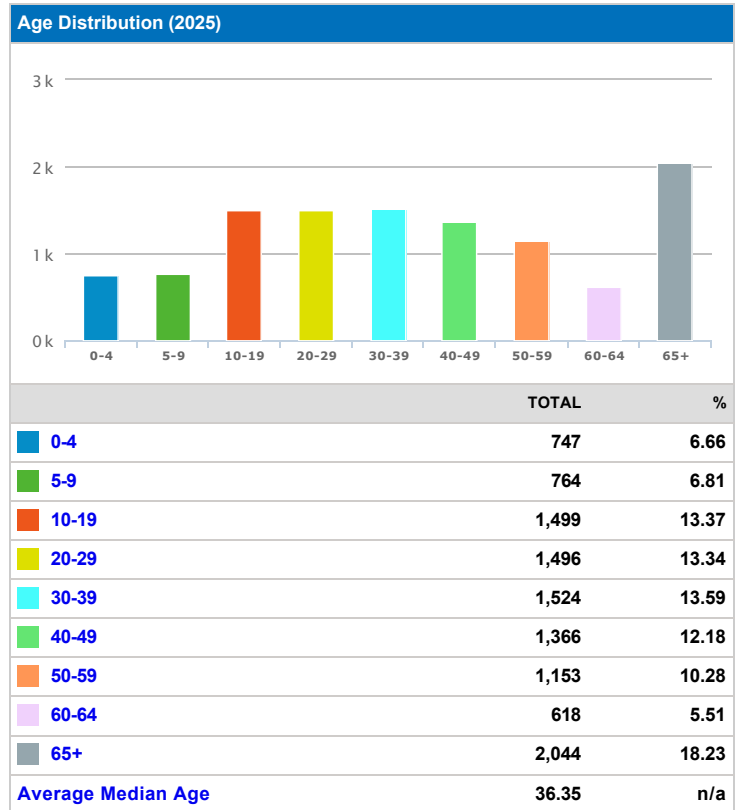

Clearwater at Steptoe 1 Mile Radius - Demographics

Demographics Report (1 mile radius around Lat: 46.20749 Lng: -119.24166)

| Population (2020) | |
|-------------------|---------------|
| | TOTAL |
| | 10,379 |

| Population (2025) | |
|-------------------|---------------|
| | TOTAL |
| | 11,211 |

Ethnicity Distribution (2020)

Ethnicity Distribution (2025)

Total Households (2020)

| | TOTAL | % |
|------------|-------|-------|
| Households | 4,319 | n/a |
| Families | 2,704 | 62.61 |

Total Households (2025)

| | TOTAL | % |
|------------|-------|-------|
| Households | 4,574 | n/a |
| Families | 2,873 | 62.81 |

Average Household Income (2020)

| | TOTAL |
|--|------------|
| | 102,321.98 |