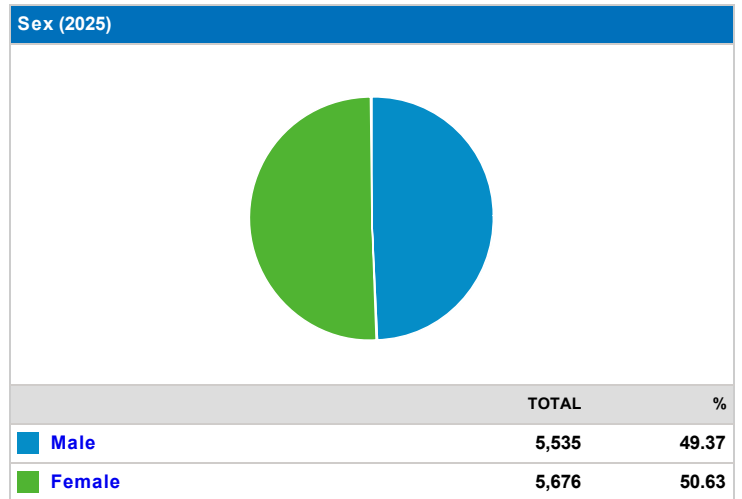

Clearwater at Steptoe 1 Mile Radius - Demographics

Demographics Report (1 mile radius around Lat: 46.20749 Lng: -119.24166)

| Population (2020) | |
|-------------------|---------------|
| | TOTAL |
| | 10,379 |

| Population (2025) | |
|-------------------|---------------|
| | TOTAL |
| | 11,211 |

Ethnicity Distribution (2020)

Ethnicity Distribution (2025)

Total Households (2020)

| | TOTAL | % |
|------------|-------|-------|
| Households | 4,319 | n/a |
| Families | 2,704 | 62.61 |

Total Households (2025)

| | TOTAL | % |
|------------|-------|-------|
| Households | 4,574 | n/a |
| Families | 2,873 | 62.81 |

Average Household Income (2020)

| | TOTAL |
|--|------------|
| | 102,321.98 |