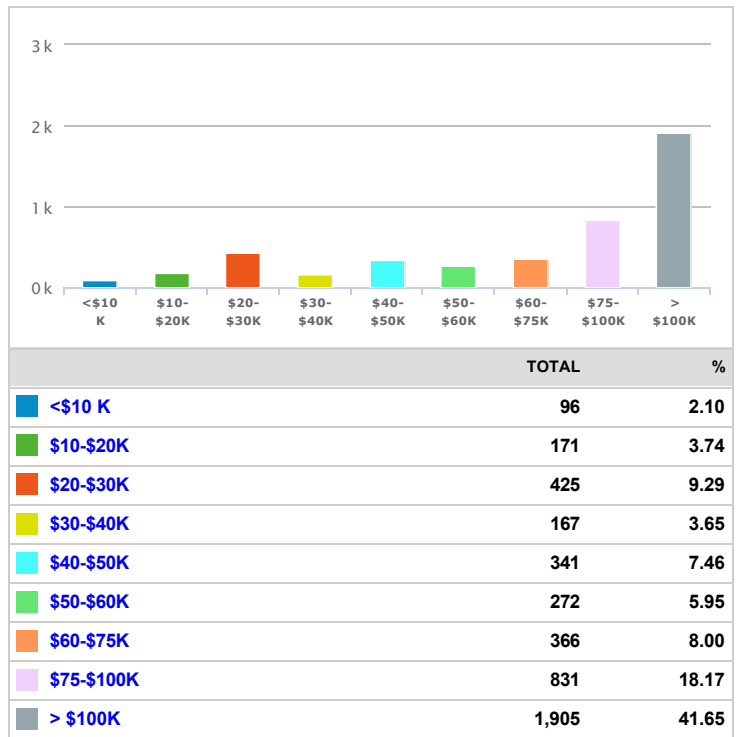

| Population (2025) | |
|-------------------|---------------|
| | TOTAL |
| | 11,211 |

Ethnicity Distribution (2020)

Ethnicity Distribution (2025)

Total Households (2020)

| | TOTAL | % |
|------------|-------|-------|
| Households | 4,319 | n/a |
| Families | 2,704 | 62.61 |

Total Households (2025)

| | TOTAL | % |
|------------|-------|-------|
| Households | 4,574 | n/a |
| Families | 2,873 | 62.81 |

Average Household Income (2020)

| | TOTAL |
|--|------------|
| | 102,321.98 |

Average Household Income (2025)

| | TOTAL |
|--|------------|
| | 112,465.78 |

Household Income Distribution (2020)

Household Income Distribution (2025)

Education Attainment (2020)

Education Attainment (2025)