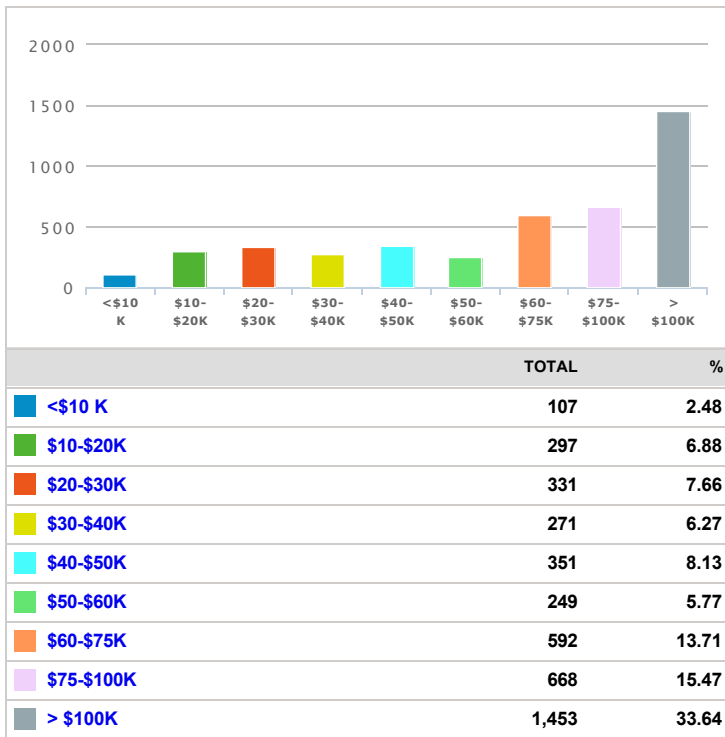

| Population (2025) | |
|-------------------|---------------|
| | TOTAL |
| | 11,211 |

Ethnicity Distribution (2020)

Ethnicity Distribution (2025)

Total Households (2020)

| | TOTAL | % |
|------------|-------|-------|
| Households | 4,319 | n/a |
| Families | 2,704 | 62.61 |

Total Households (2025)

| | TOTAL | % |
|------------|-------|-------|
| Households | 4,574 | n/a |
| Families | 2,873 | 62.81 |

Average Household Income (2020)

| | TOTAL |
|--|------------|
| | 102,321.98 |

Average Household Income (2025)

| | TOTAL |
|--|------------|
| | 112,465.78 |

Household Income Distribution (2020)

Household Income Distribution (2025)

Education Attainment (2020)

Education Attainment (2025)