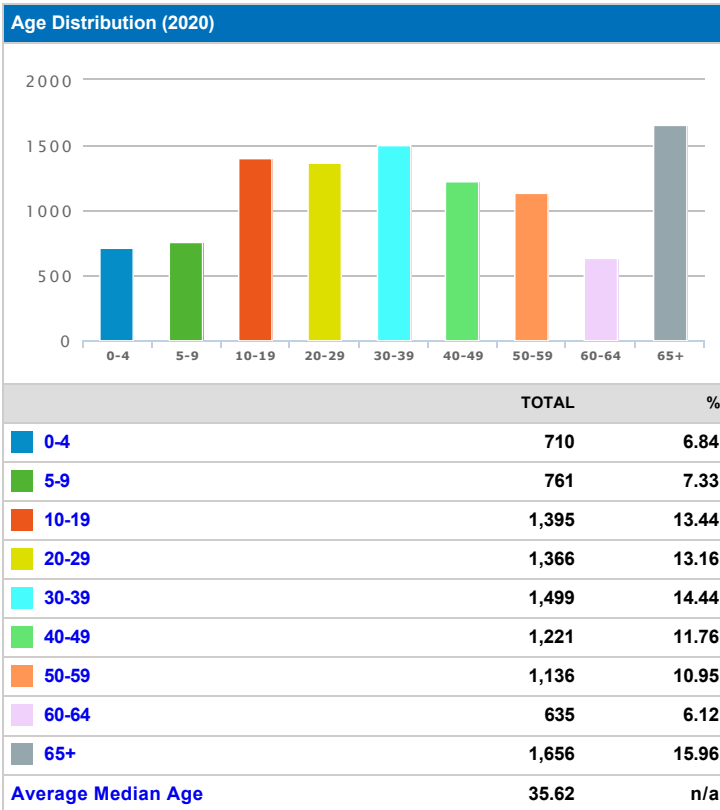

Clearwater at Steptoe 1 Mile Radius - Demographics

Demographics Report (1 mile radius around Lat: 46.20749 Lng: -119.24166)

| Population (2020) | |
|-------------------|---------------|
| | TOTAL |
| | 10,379 |

| Population (2025) | |
|-------------------|---------------|
| | TOTAL |
| | 11,211 |

Ethnicity Distribution (2020)

Ethnicity Distribution (2025)

Total Households (2020)

| | TOTAL | % |
|------------|-------|-------|
| Households | 4,319 | n/a |
| Families | 2,704 | 62.61 |

Total Households (2025)

| | TOTAL | % |
|------------|-------|-------|
| Households | 4,574 | n/a |
| Families | 2,873 | 62.81 |

Average Household Income (2020)

| | TOTAL |
|--|------------|
| | 102,321.98 |