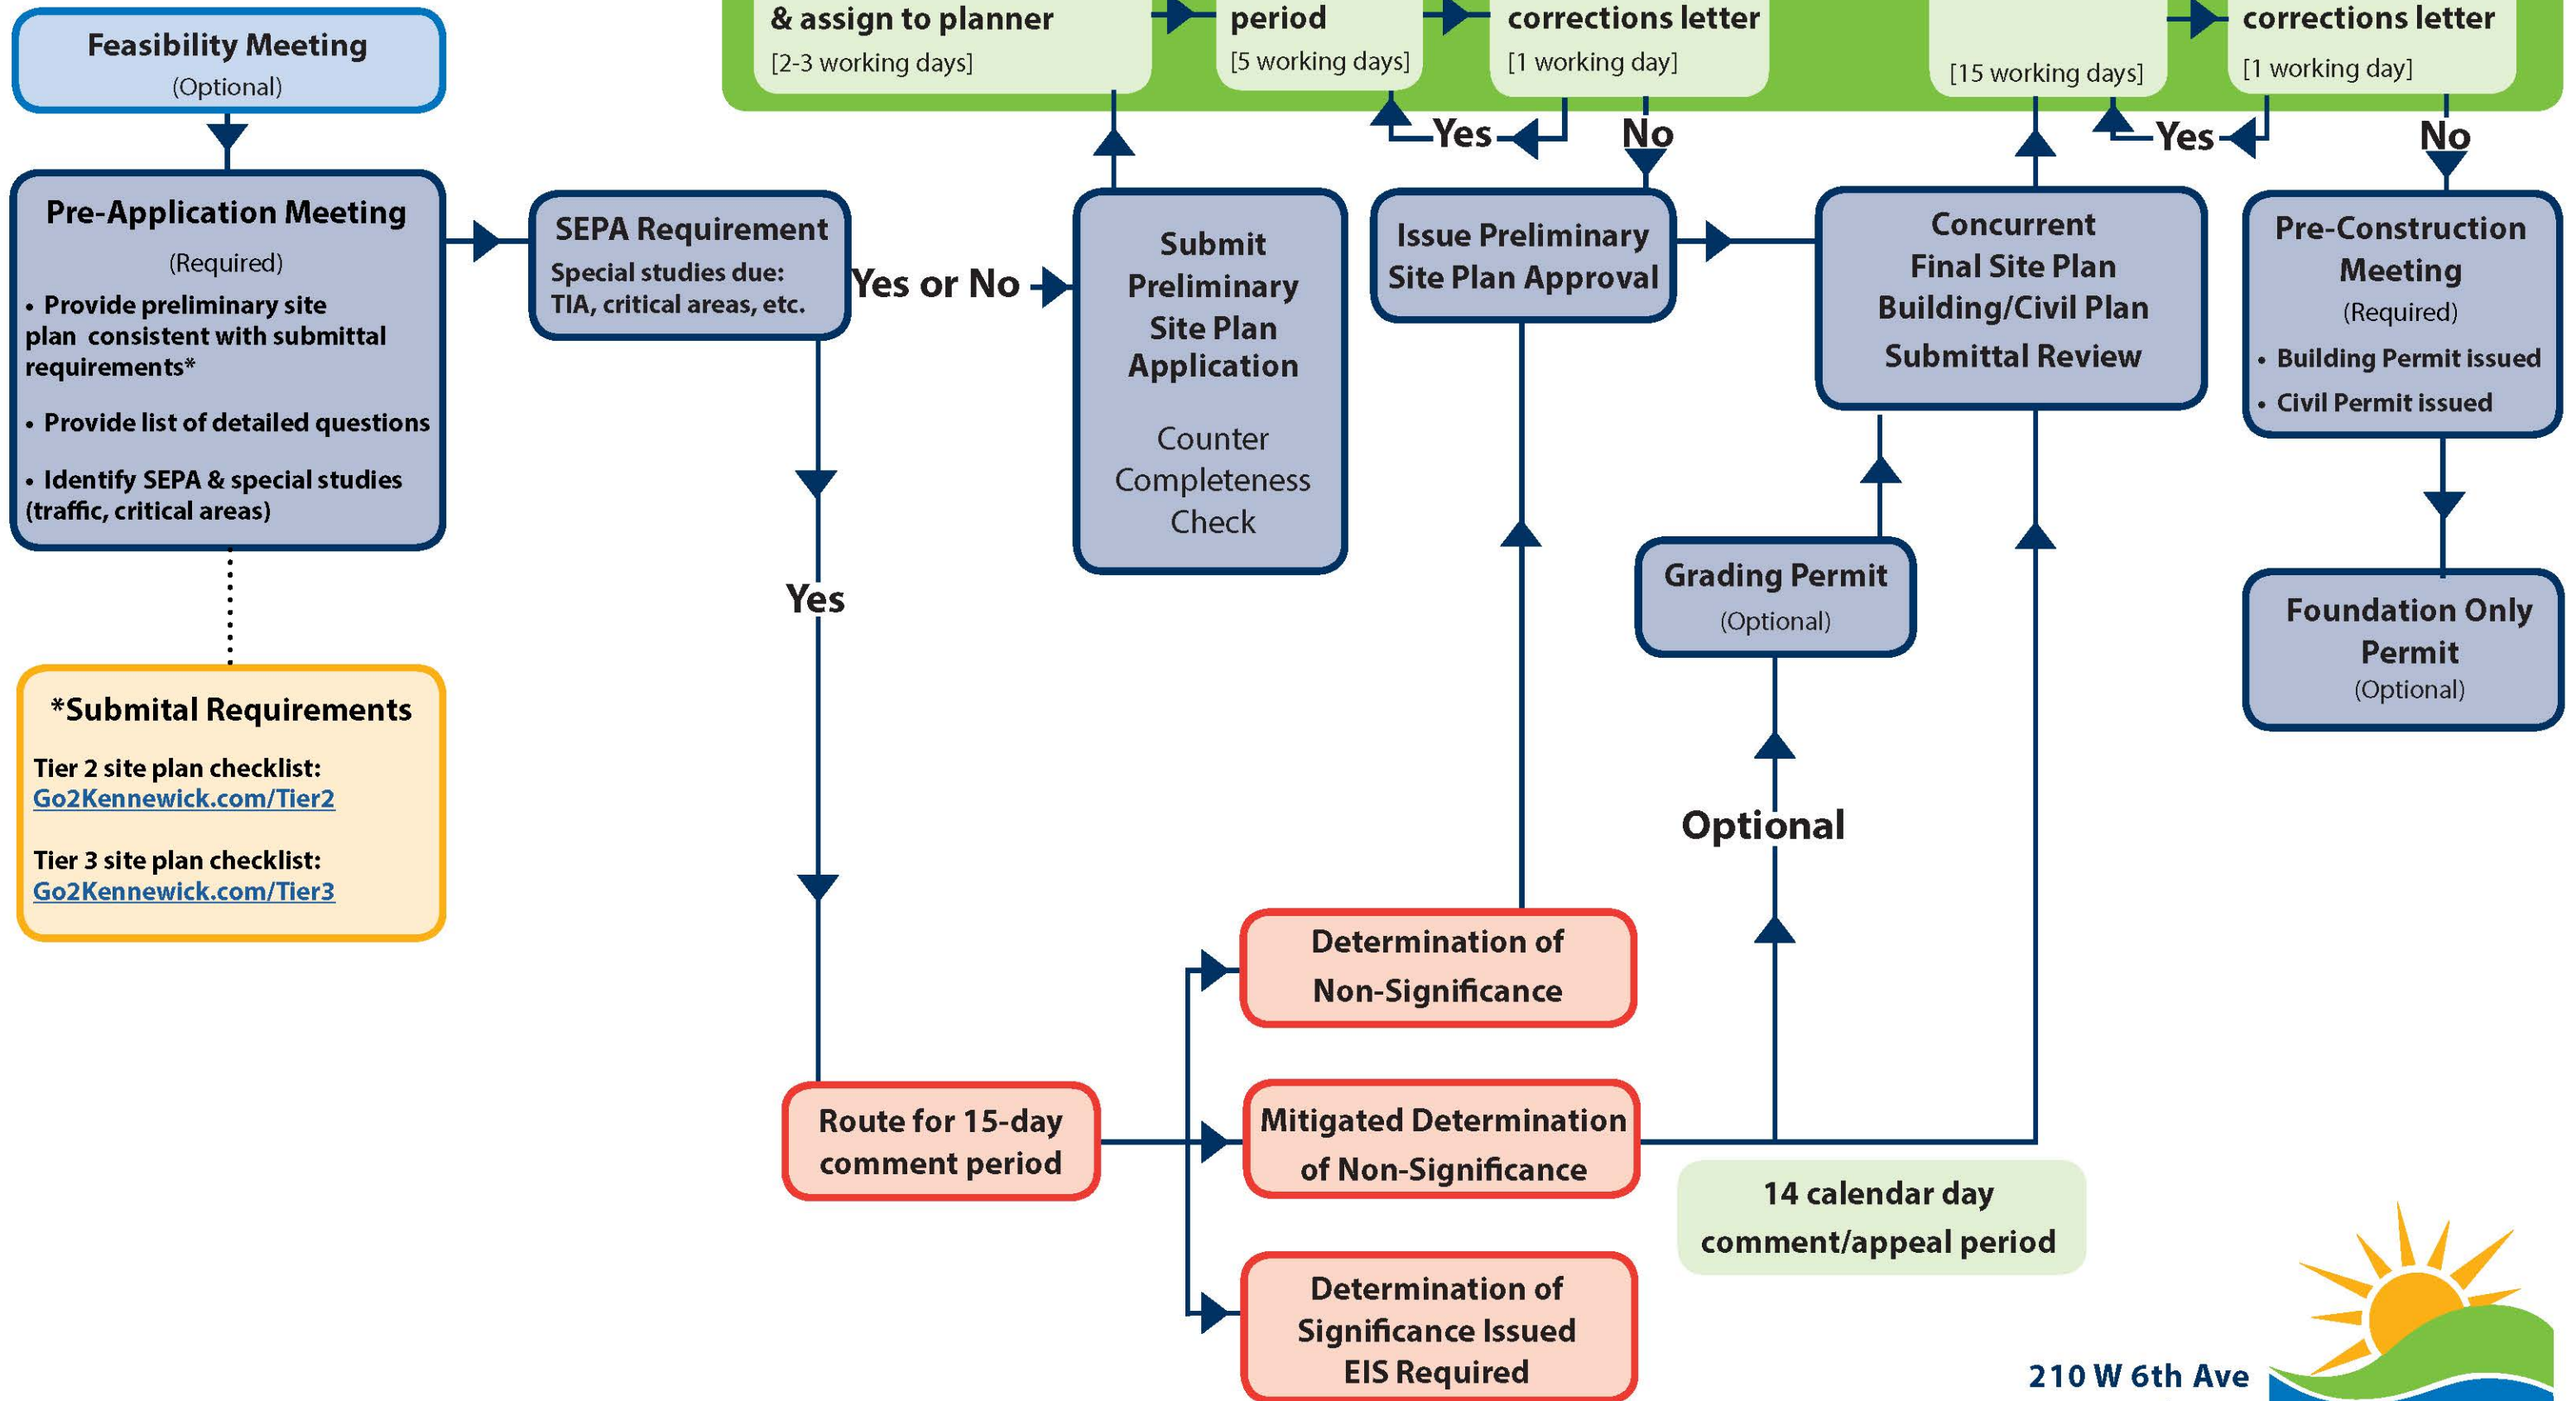

DEVELOPMENT REVIEW PROCESS

**5 WEEKS

**Timeframes are City review times in working days to issue first comment/correction letter.